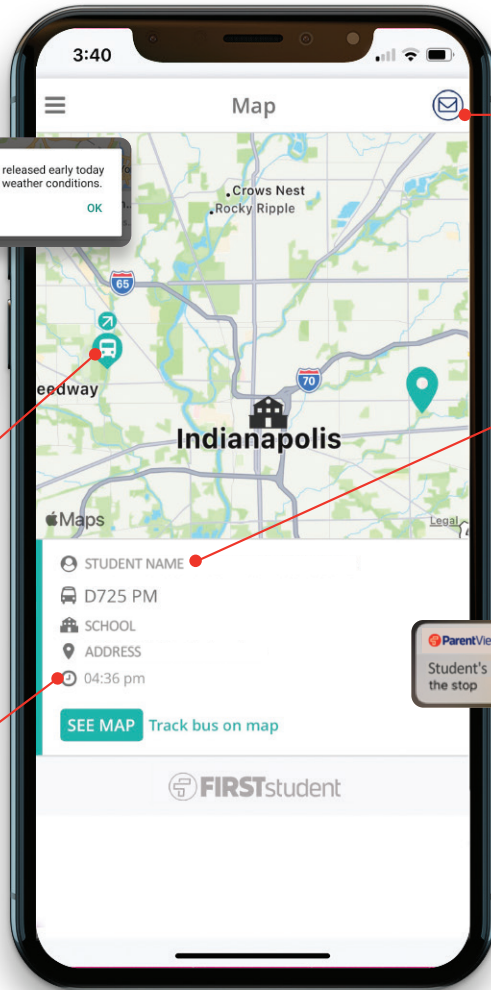

Introducing a new way to track your child's bus

GET MESSAGES FROM YOUR DISTRICT OR DEPOT

From delays to important schedule changes. Stay in the know!

Schools will be released early today due to extreme weather conditions.
OK

PARENT SUPPORT
Dedicated support at your fingertips.

KNOW WHERE THE BUS IS

Check bus progression with GPS tracking.

MULTIPLE KIDS - ONE APP

Easily track all of your students at one time.

ARRIVAL/DEPARTURE CONFIRMATION

Know when the bus arrives at your child's school and stop.

ParentView Fri 6:49 AM
Student's bus is now less than 5 minutes from the stop

PUSH NOTIFICATIONS
Get in-app alerts when the bus is getting close.