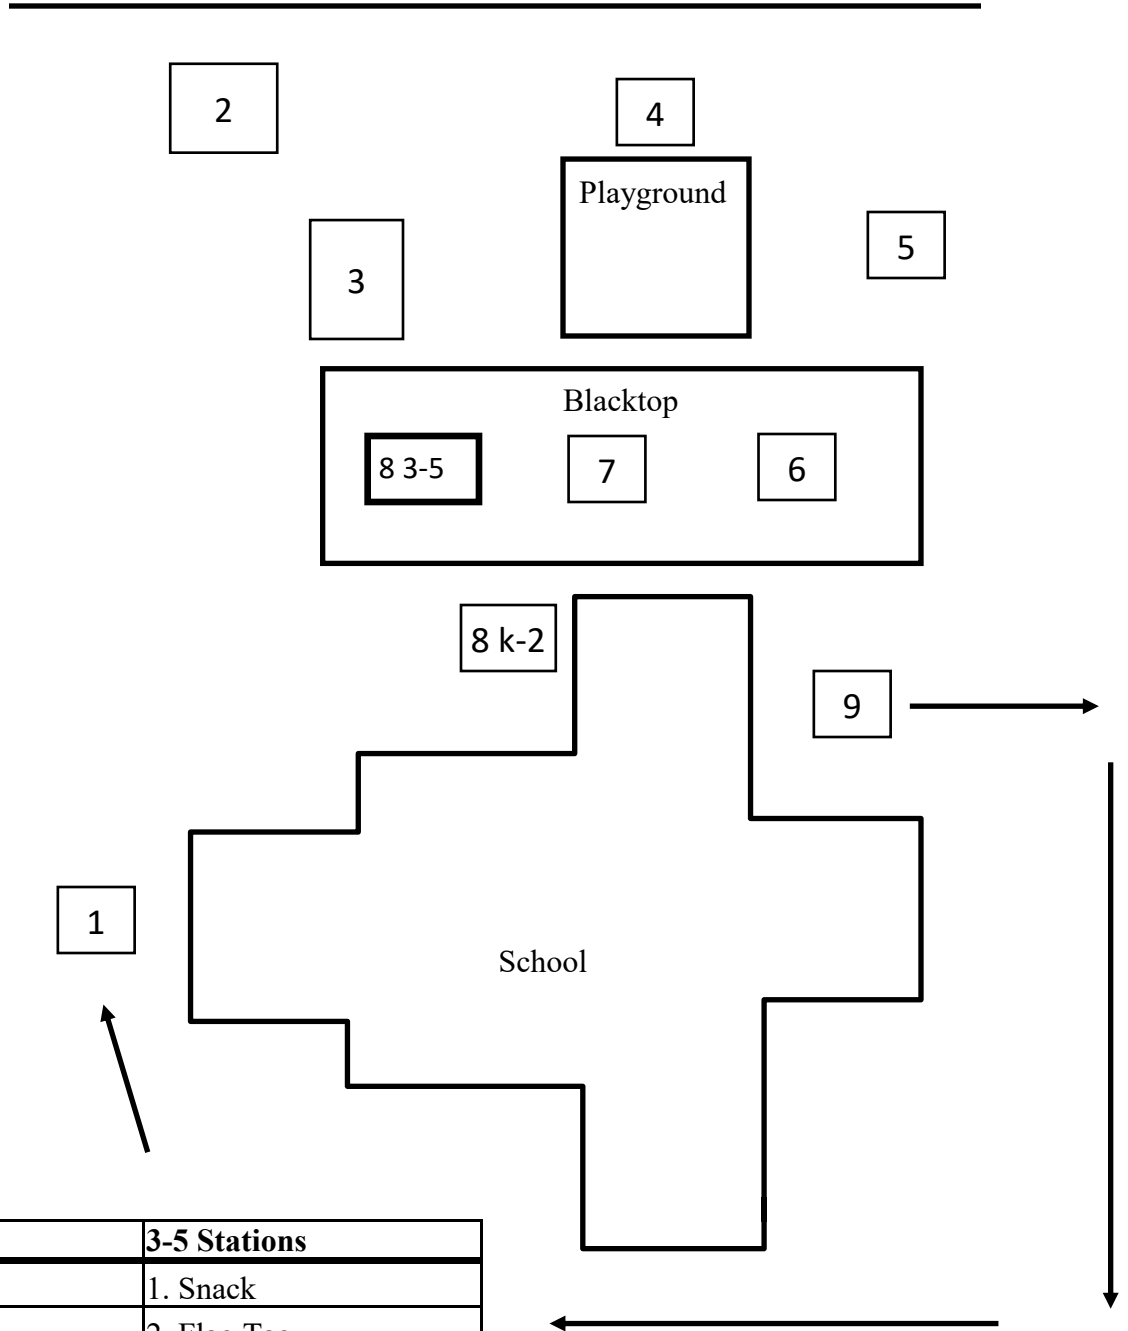

# Station Map

Renwick Road

K-2 Stations	3-5 Stations
1. Snack	1. Snack
2. Bug Tag	2. Flag Tag
3. R, P, S Victory Lap	3. Team R, P, S
4. Playground	4. Tug o War
5. Dragon Tails	5. Fastest Tagger
6. Jump Ropes	6. Relay Tic Tac Toe
7. Pyramid Wars	7. Pyramid wars
8. Zombie Tag	8. Lava River
9. Jumpees	9. Jumpees